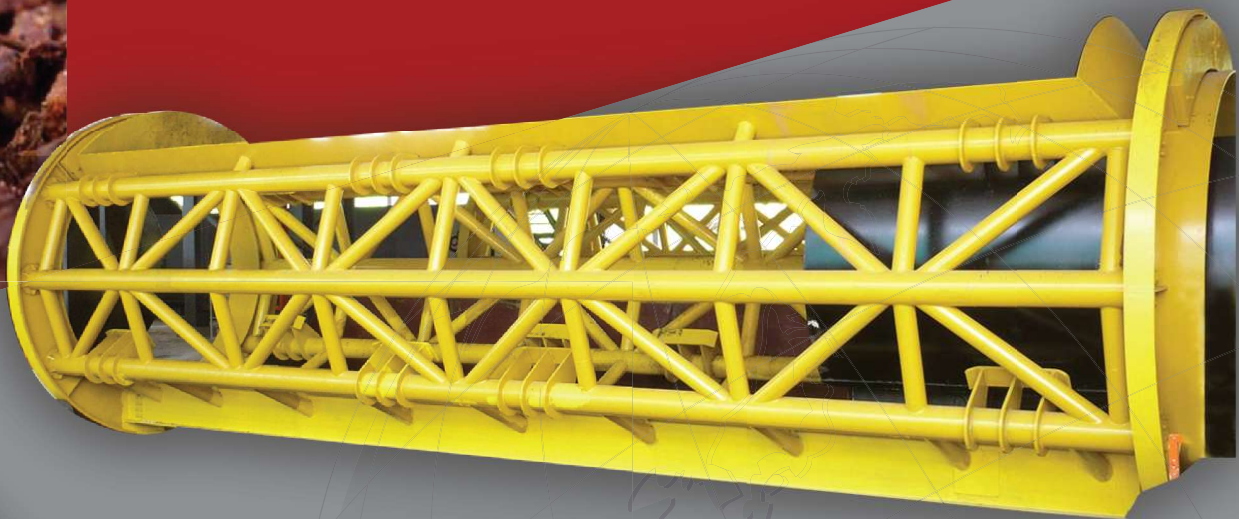

EXCEL FFB CAGE TIPLER

Oil Mill Equipment Manufacturer

www.excelmech.com.my

FFB CAGE TIPLER

For further information, please contact sales office, or:

Excelmech Engineering Sdn. Bhd. (Company No. 862039-X)

Lot 2828, Jln Kelkati 32/168, Off Jln. Sri Gambut Bukit Naga,
Seksyen 32, 40460 Shah Alam, Selangor Darul Ehsan, Malay